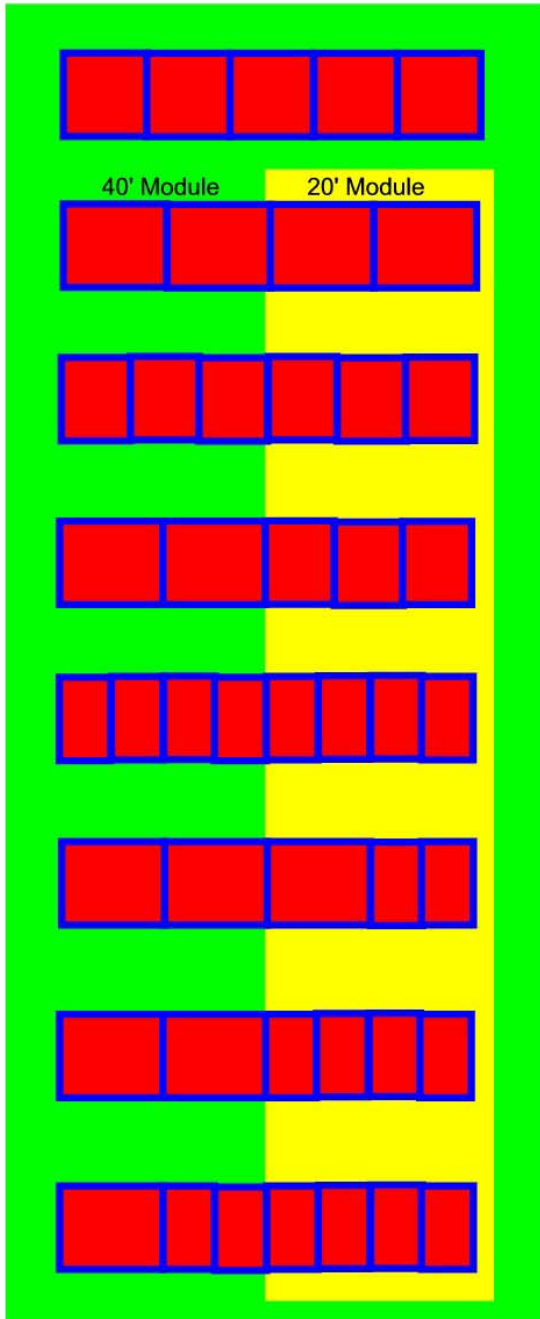

Baldakin 20' Module

"Compact Basic single", HiCube, shared Bathroom
Top Section

Baldakin 40' Module

"Basic Twin" Back View

1 meter

Baldakin 40' Module

"Basic Twin"
Front View

1 meter

Baldakin Module

Combinations of "Standard" Capsules

Contents of a
40' ISO Container Module

5 "Basic twins"
10 beds + 10 berths

4 "Deluxe twins"
8 beds + 8 berths

6 "Deluxe singles"
6 beds + 6 berths

2 "Deluxe twins" + 3 "Deluxe singles"
7 beds + 7 berths

8 "Basic singles"
8 beds + 8 berths

3 "Deluxe twins" + 2 "Basic Singles"
8 beds + 8 berths

2 "Deluxe twins" + 4 "Basic singles"
8 beds + 8 berths

1 "Deluxe twin" + 6 "Basic singles"
8 beds + 8 berths