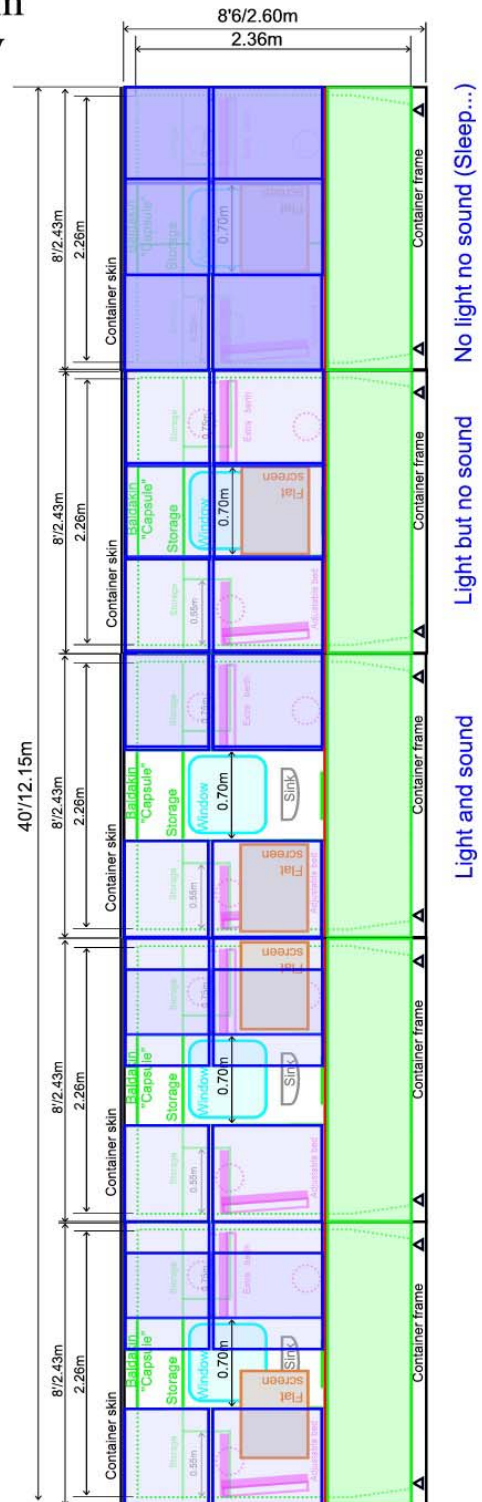

Baldakin 20' Module

"Compact Basic single", HiCube, shared Bathroom
Top Section

Baldakin 40' Module

"Basic Twin" Back View

1 meter

Baldakin 40' Module

"Basic Twin"
Front View

1 meter

Baldakin Module

Combinations of "Standard" Capsules

Contents of a
40' ISO Container Module

5 "Basic twins"
10 beds + 10 berths

4 "Deluxe twins"
8 beds + 8 berths

6 "Deluxe singles"
6 beds + 6 berths

2 "Deluxe twins" + 3 "Deluxe singles"
7 beds + 7 berths

8 "Basic singles"
8 beds + 8 berths

3 "Deluxe twins" + 2 "Basic Singles"
8 beds + 8 berths

2 "Deluxe twins" + 4 "Basic singles"
8 beds + 8 berths

1 "Deluxe twin" + 6 "Basic singles"
8 beds + 8 berths