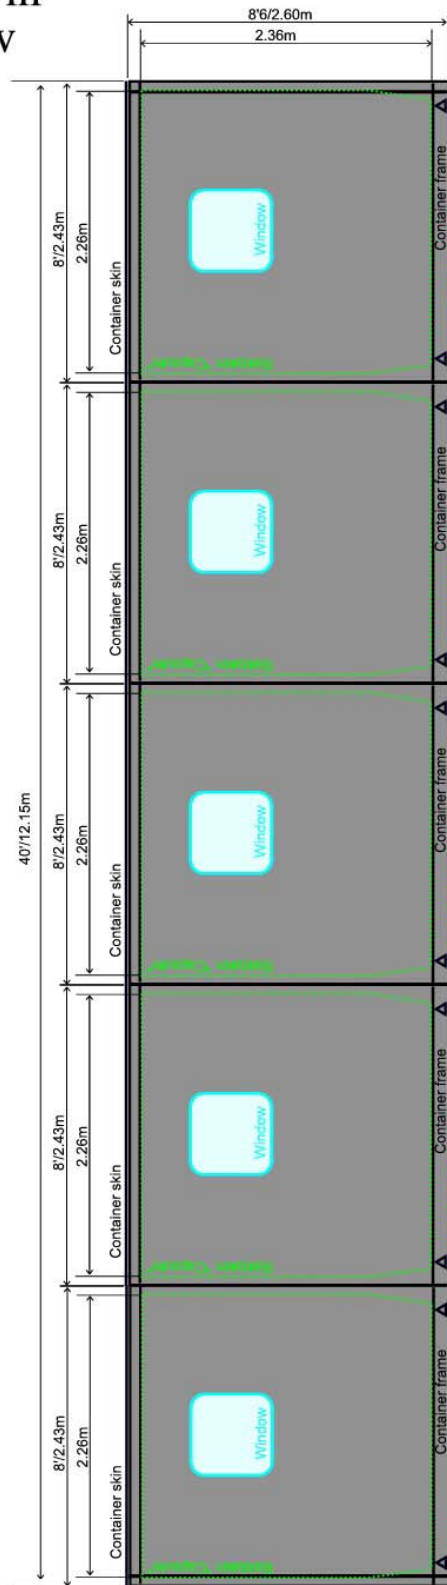

Baldakin 20' Module

"Compact Basic single", HiCube, shared Bathroom
Top Section

Baldakin 40' Module

"Basic Twin" Back View

1 meter

Baldakin 40' Module

"Basic Twin"
Front View

1 meter

Baldakin Module

Combinations of "Standard" Capsules

Contents of a
40' ISO Container Module

5 "Basic twins"
10 beds + 10 berths

4 "Deluxe twins"
8 beds + 8 berths

6 "Deluxe singles"
6 beds + 6 berths

2 "Deluxe twins" + 3 "Deluxe singles"
7 beds + 7 berths

8 "Basic singles"
8 beds + 8 berths

3 "Deluxe twins" + 2 "Basic Singles"
8 beds + 8 berths

2 "Deluxe twins" + 4 "Basic singles"
8 beds + 8 berths

1 "Deluxe twin" + 6 "Basic singles"
8 beds + 8 berths