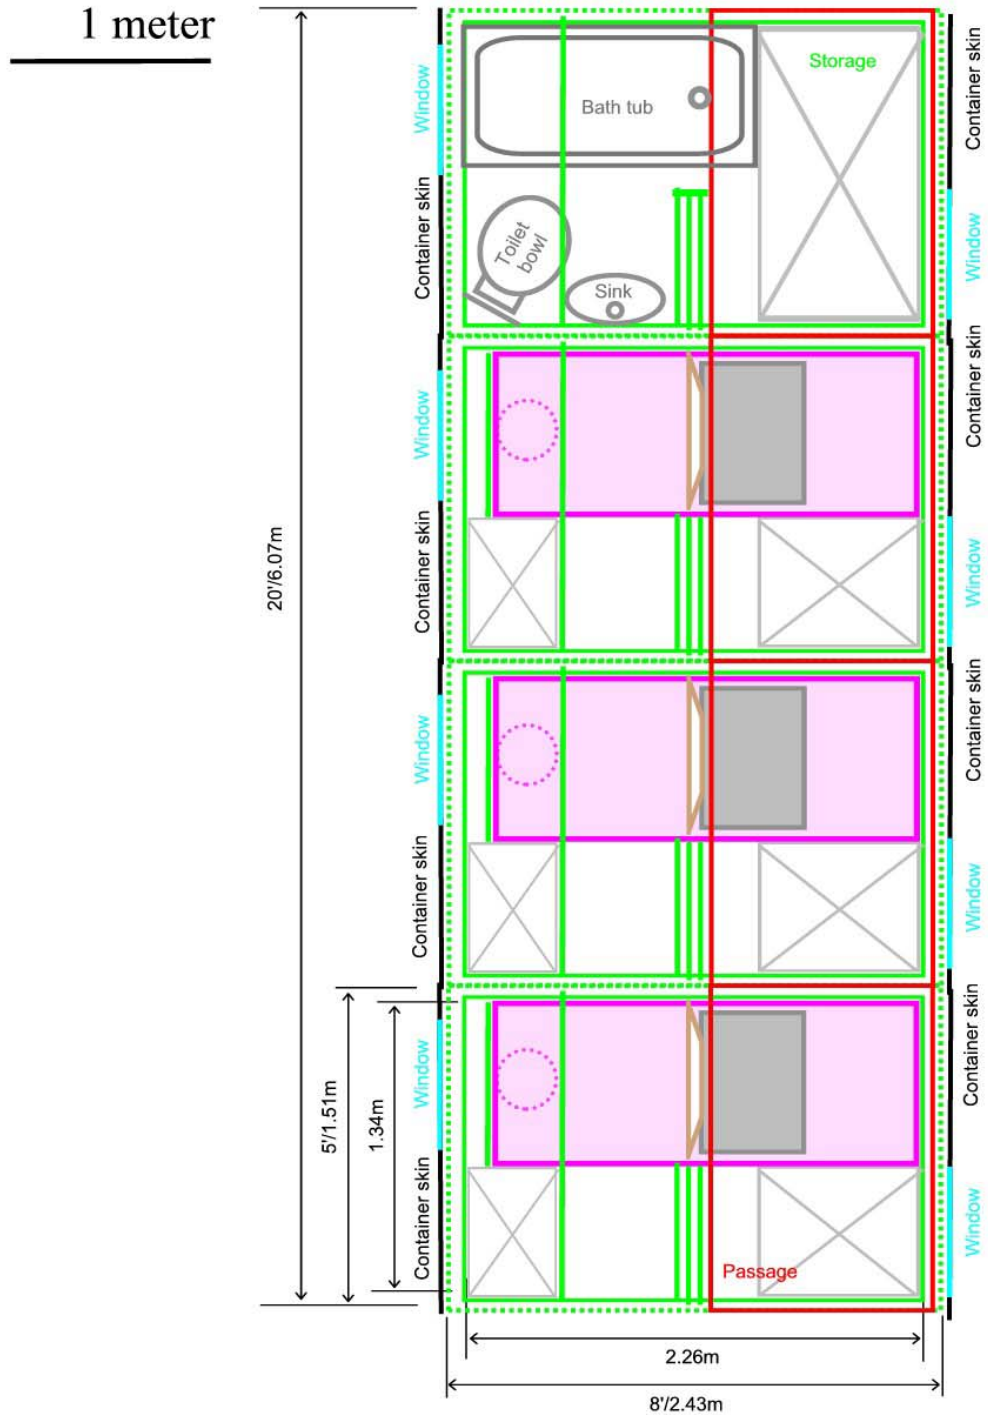

Baldakin 20' Module

"Compact Basic single", HiCube, shared Bathroom
Top Section

Baldakin 40' Module

"Basic Twin" Back View

1 meter

Baldakin 40' Module

"Basic Twin"
Front View

1 meter

Baldakin Module

Combinations of "Standard" Capsules

Contents of a
40' ISO Container Module

5 "Basic twins"
10 beds + 10 berths

4 "Deluxe twins"
8 beds + 8 berths

6 "Deluxe singles"
6 beds + 6 berths

2 "Deluxe twins" + 3 "Deluxe singles"
7 beds + 7 berths

8 "Basic singles"
8 beds + 8 berths

3 "Deluxe twins" + 2 "Basic Singles"
8 beds + 8 berths

2 "Deluxe twins" + 4 "Basic singles"
8 beds + 8 berths

1 "Deluxe twin" + 6 "Basic singles"
8 beds + 8 berths