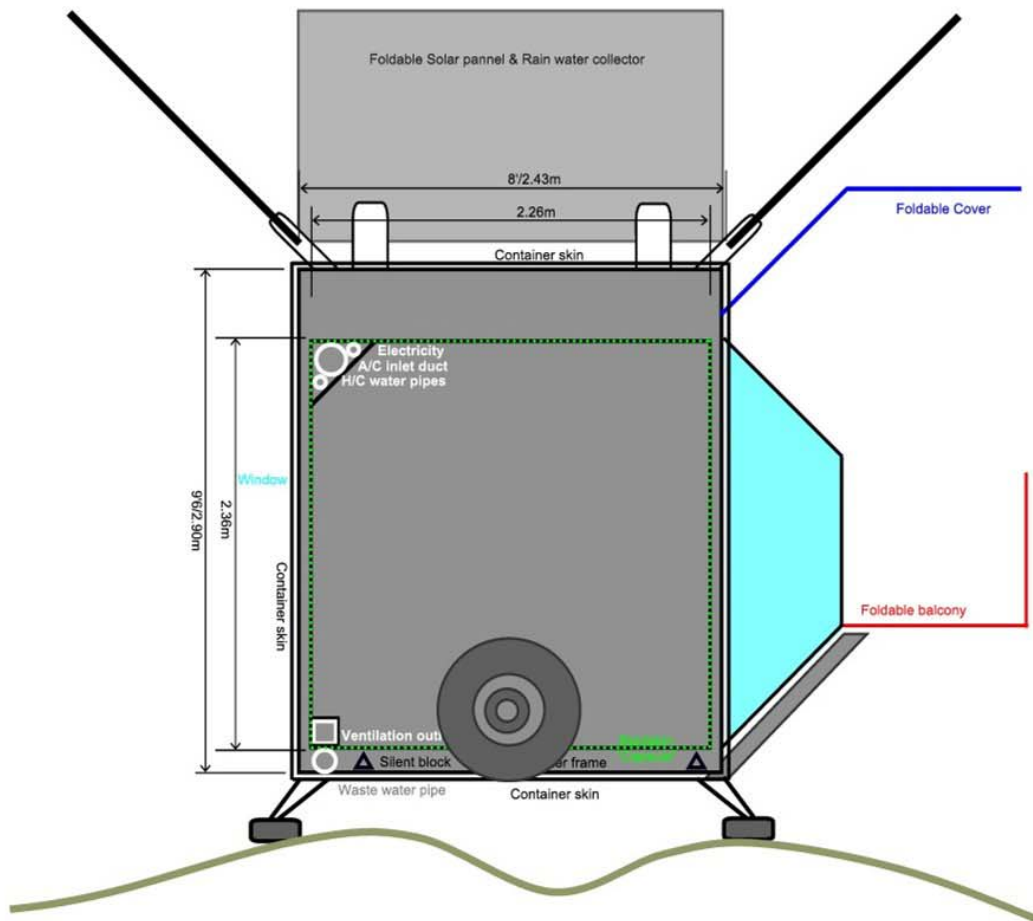

# Baldakin "Observer"

"Twin" Caspule Stand-alone  
Side View (Transport mode)

1 meter

# Baldakin "Observer"

"Twin" Caspule Stand-alone  
Side View (Installed mode)

1 meter

# Baldakin "Observer"

Stand-alone "Twin" Capsule  
Side Section