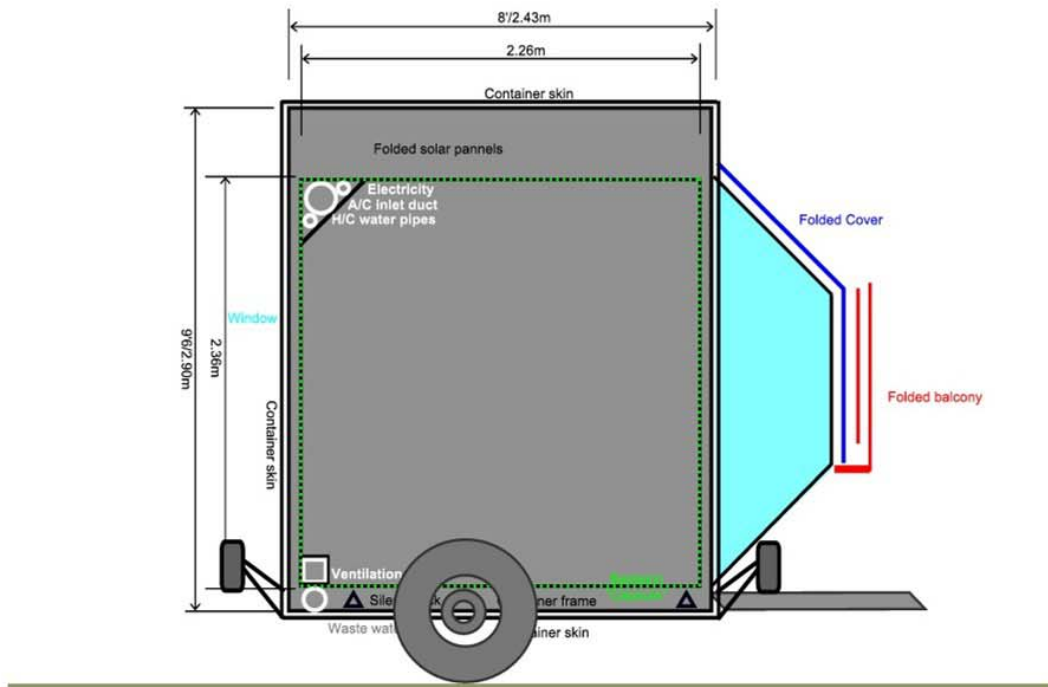

# Baldakin "Observer"

"Twin" Caspule Stand-alone  
Side View (Transport mode)

1 meter

# Baldakin "Observer"

"Twin" Caspule Stand-alone  
Side View (Installed mode)

1 meter

# Baldakin "Observer"

Stand-alone "Twin" Capsule  
Side Section