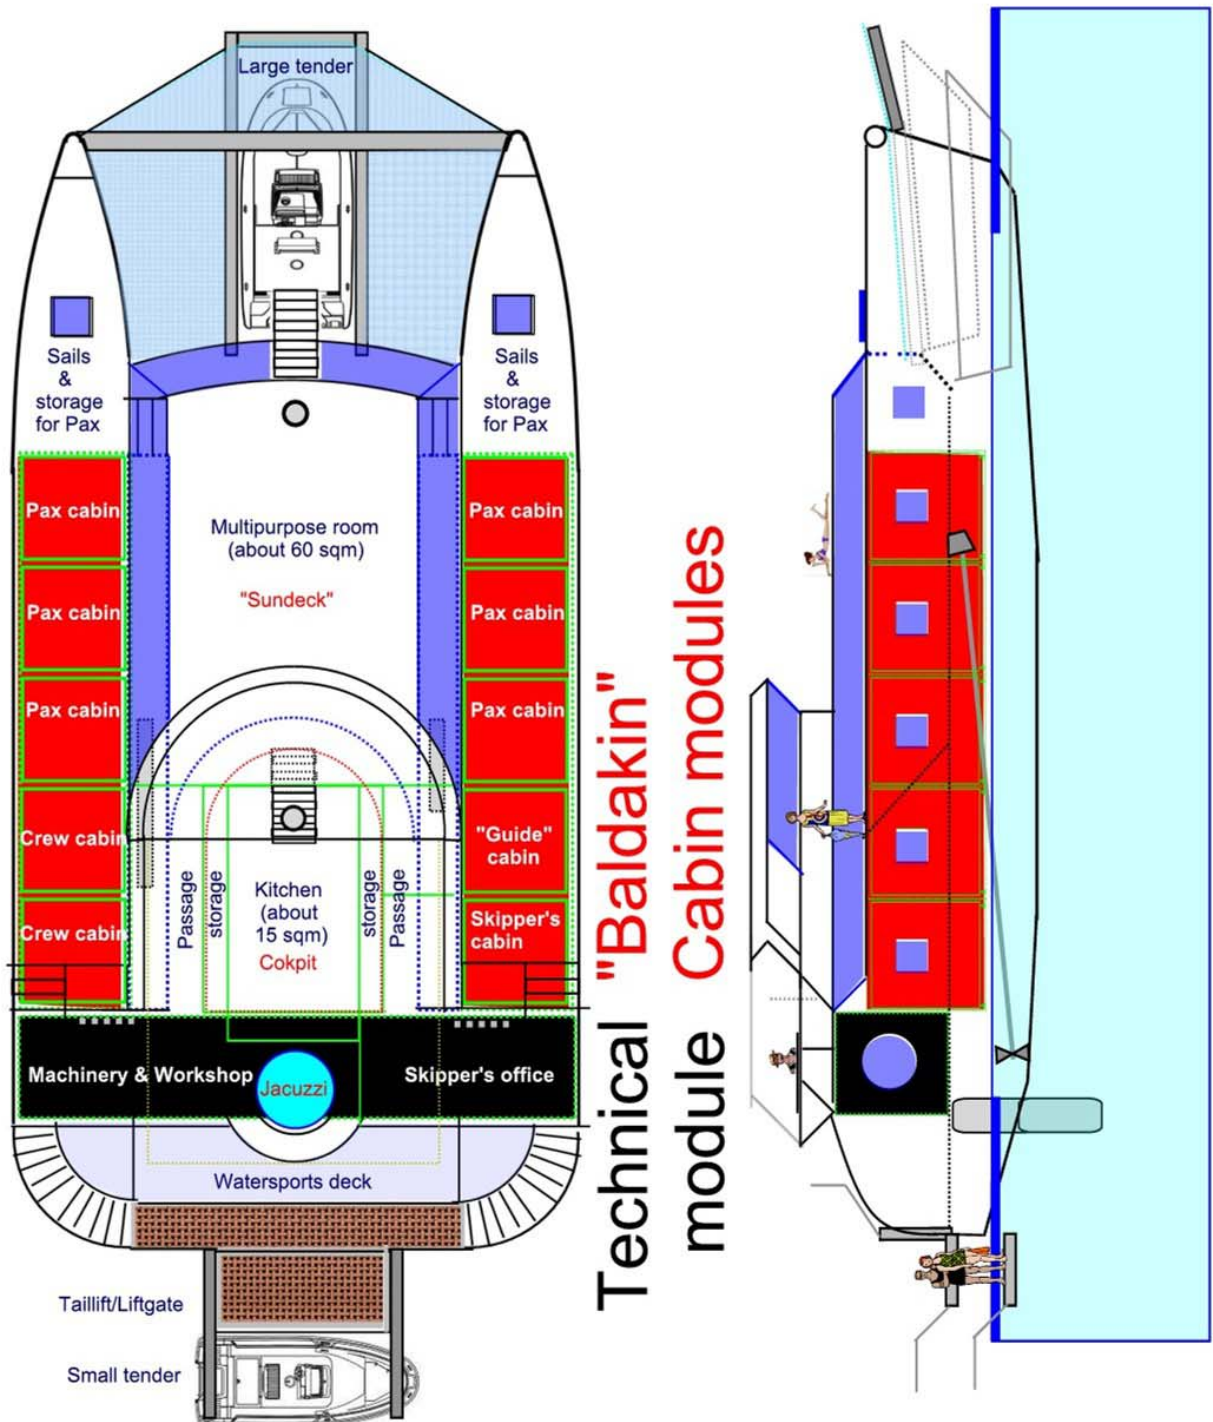

# Baldakin Explorer

80' Catamaran

40' ISO container modules assembly

# Baldakin Explorer

240' Catamaran

Side View (ISO Container Module assembly)

"BALDAKIN" CABIN MODULES

TECHNICAL MODULES

# Baldakin Explorer

240' Catamaran

Top view (ISO Container Module assembly)

"BALDAKIN" CABIN MODULES

TECHNICAL MODULES