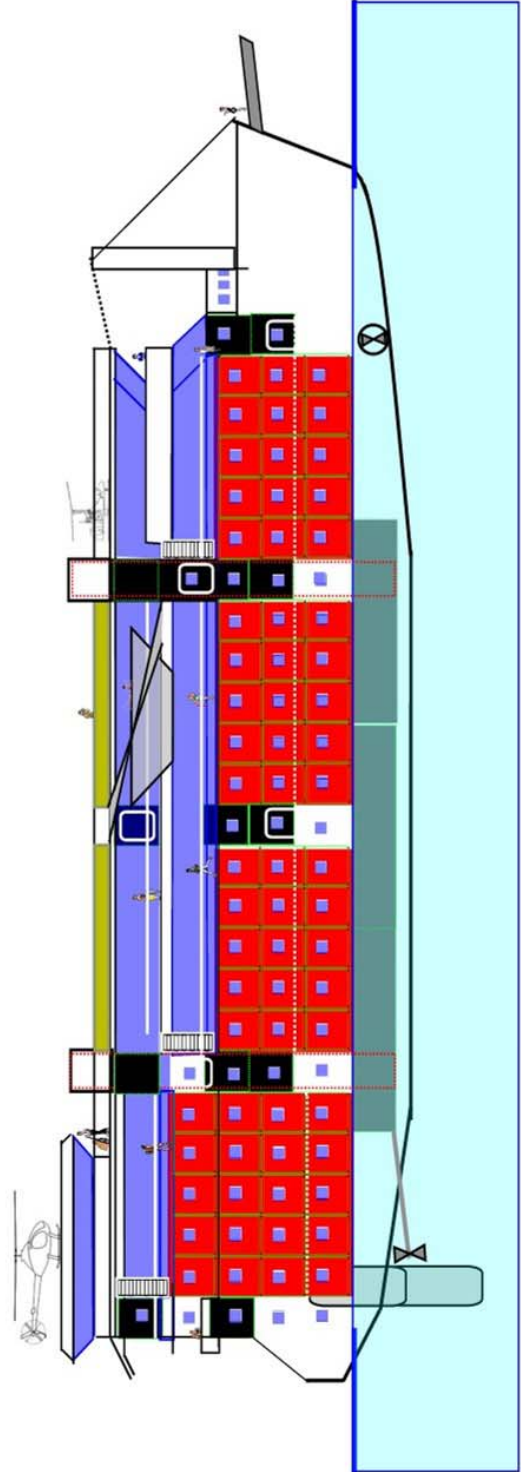

# Baldakin Explorer

80' Catamaran

40' ISO container modules assembly

# Baldakin Explorer

240' Catamaran

Side View (ISO Container Module assembly)

"BALDAKIN" CABIN MODULES

TECHNICAL MODULES

# Baldakin Explorer

240' Catamaran

Top view (ISO Container Module assembly)

"BALDAKIN" CABIN MODULES

TECHNICAL MODULES